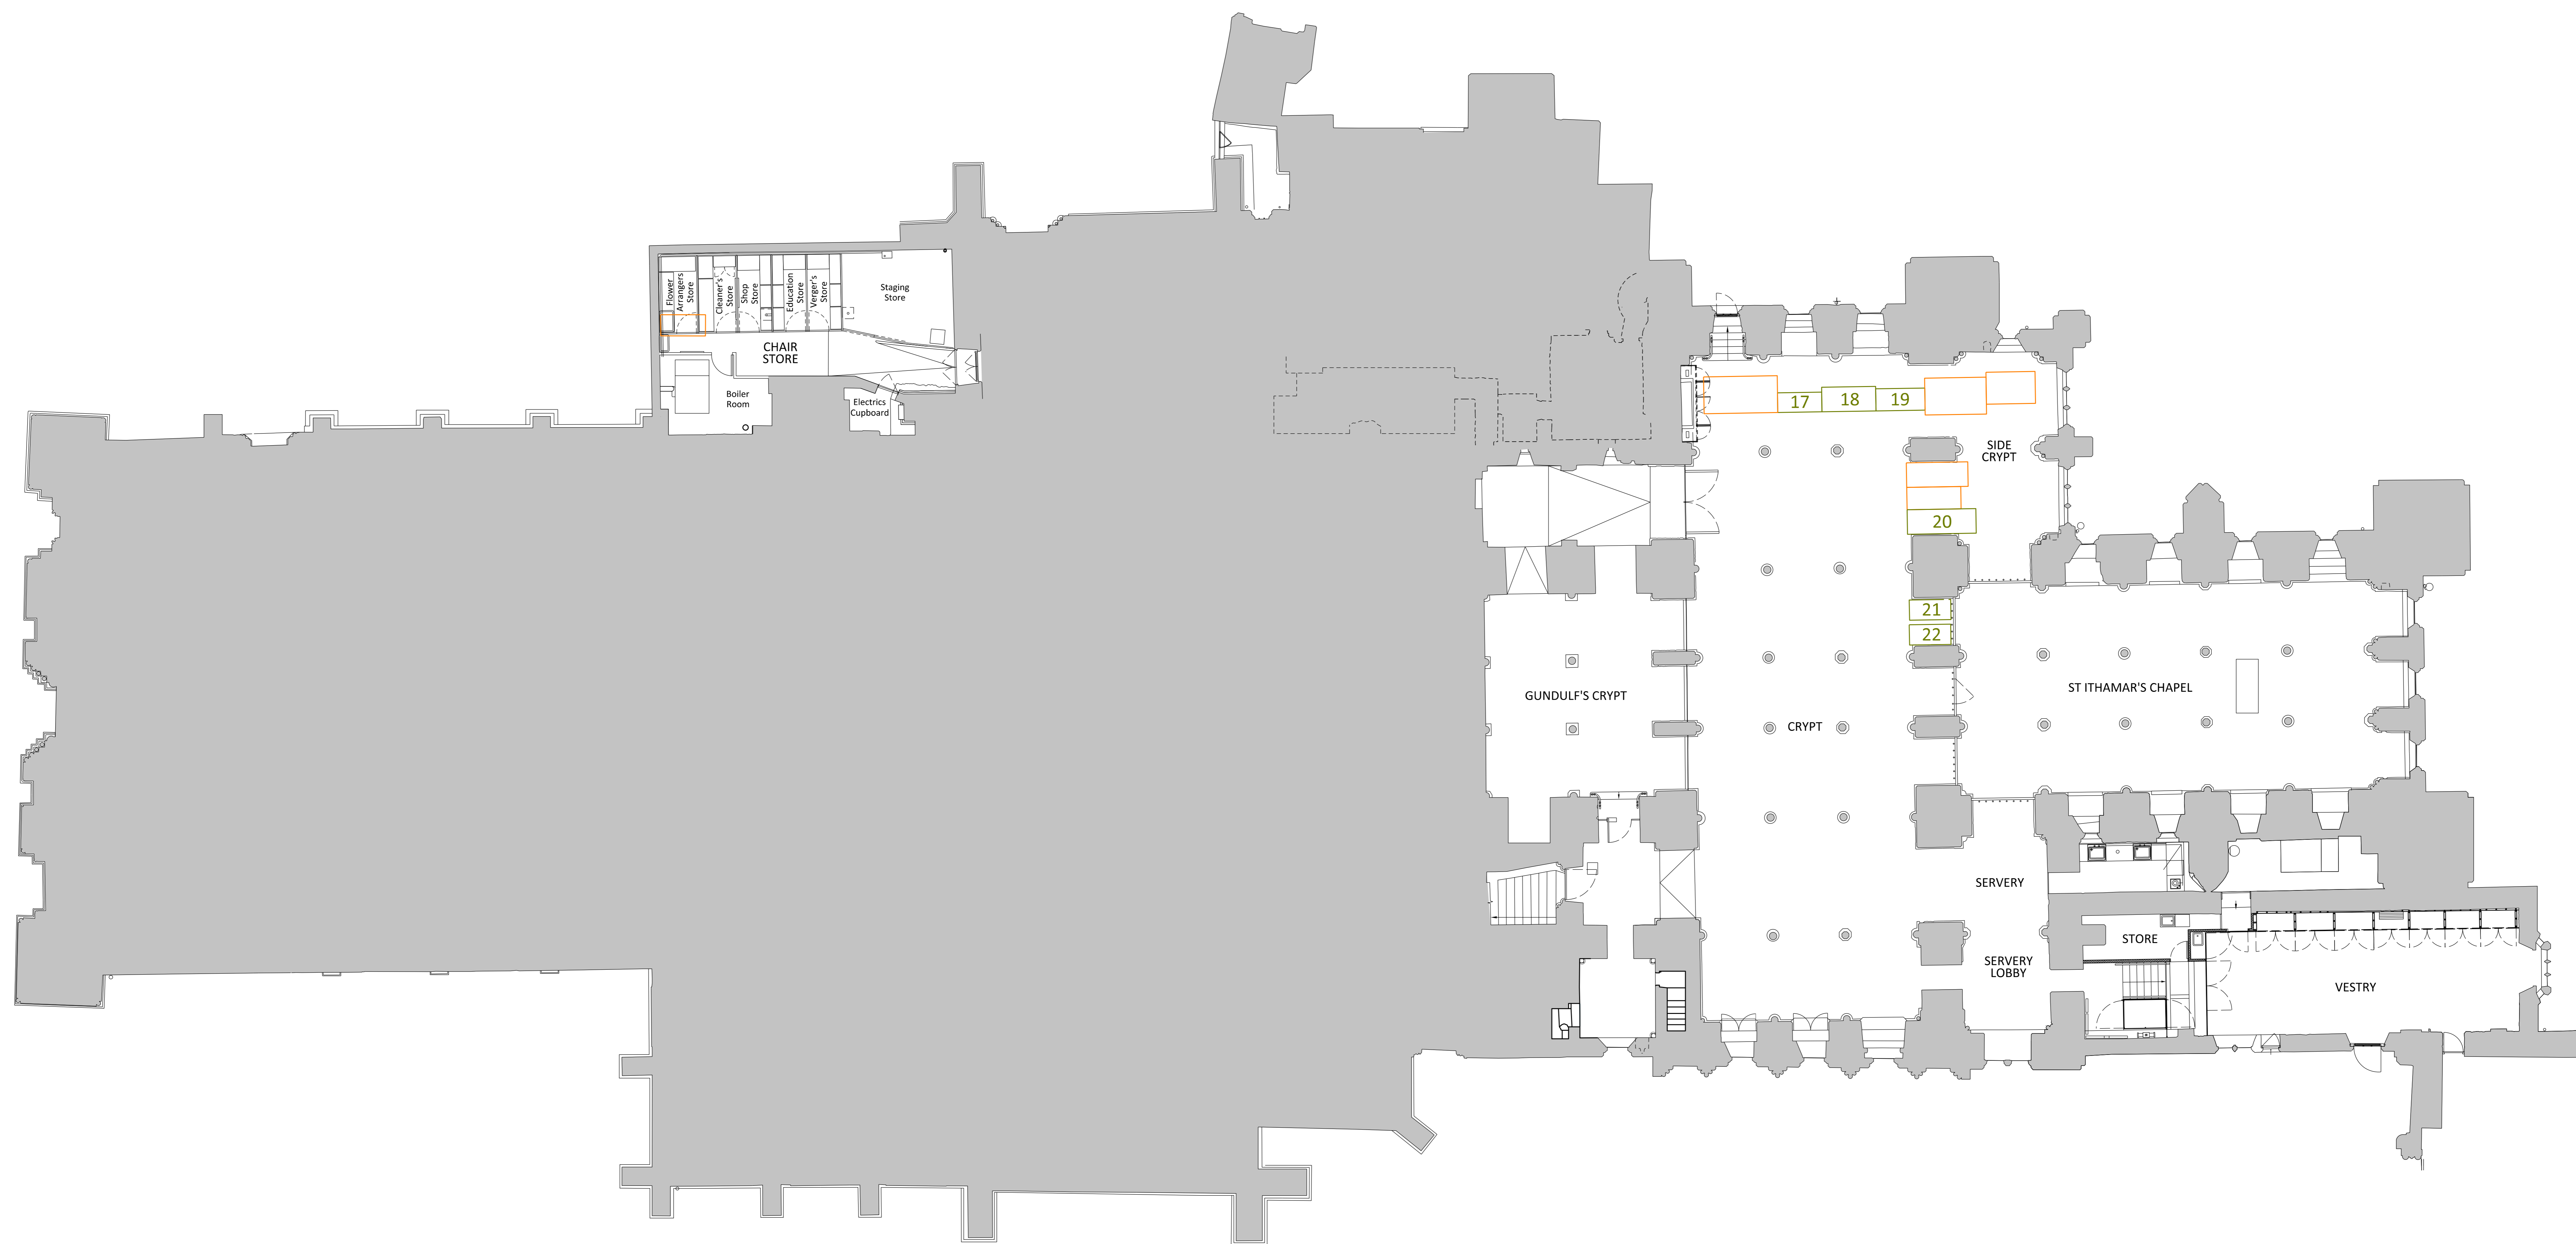

Notes

Key

North

Revisions

RCRG Rochester Cathedral Research Guild

Title				MEDIEVAL BRASS INDENTS
Ground Floor Keyplan				
Date	Oct. 2017			
Scale	1:100 @ A0			
Drawn	AM	Checked	JS	
Doc. Ref	2017(2).1		Rev	
Drg No.			Rev	

Notes

Key

North

Revisions

RCRG Rochester Cathedral Research Guild

Title
**MEDIEVAL BRASS INDENTS
 CRYPT KEYPLAN**

Date	Oct. 2017		
Scale	1:100 @ A0		
Drawn	AM	Checked	JS
Doc. Ref	2017(2).2		Rev
Drg No.			Rev